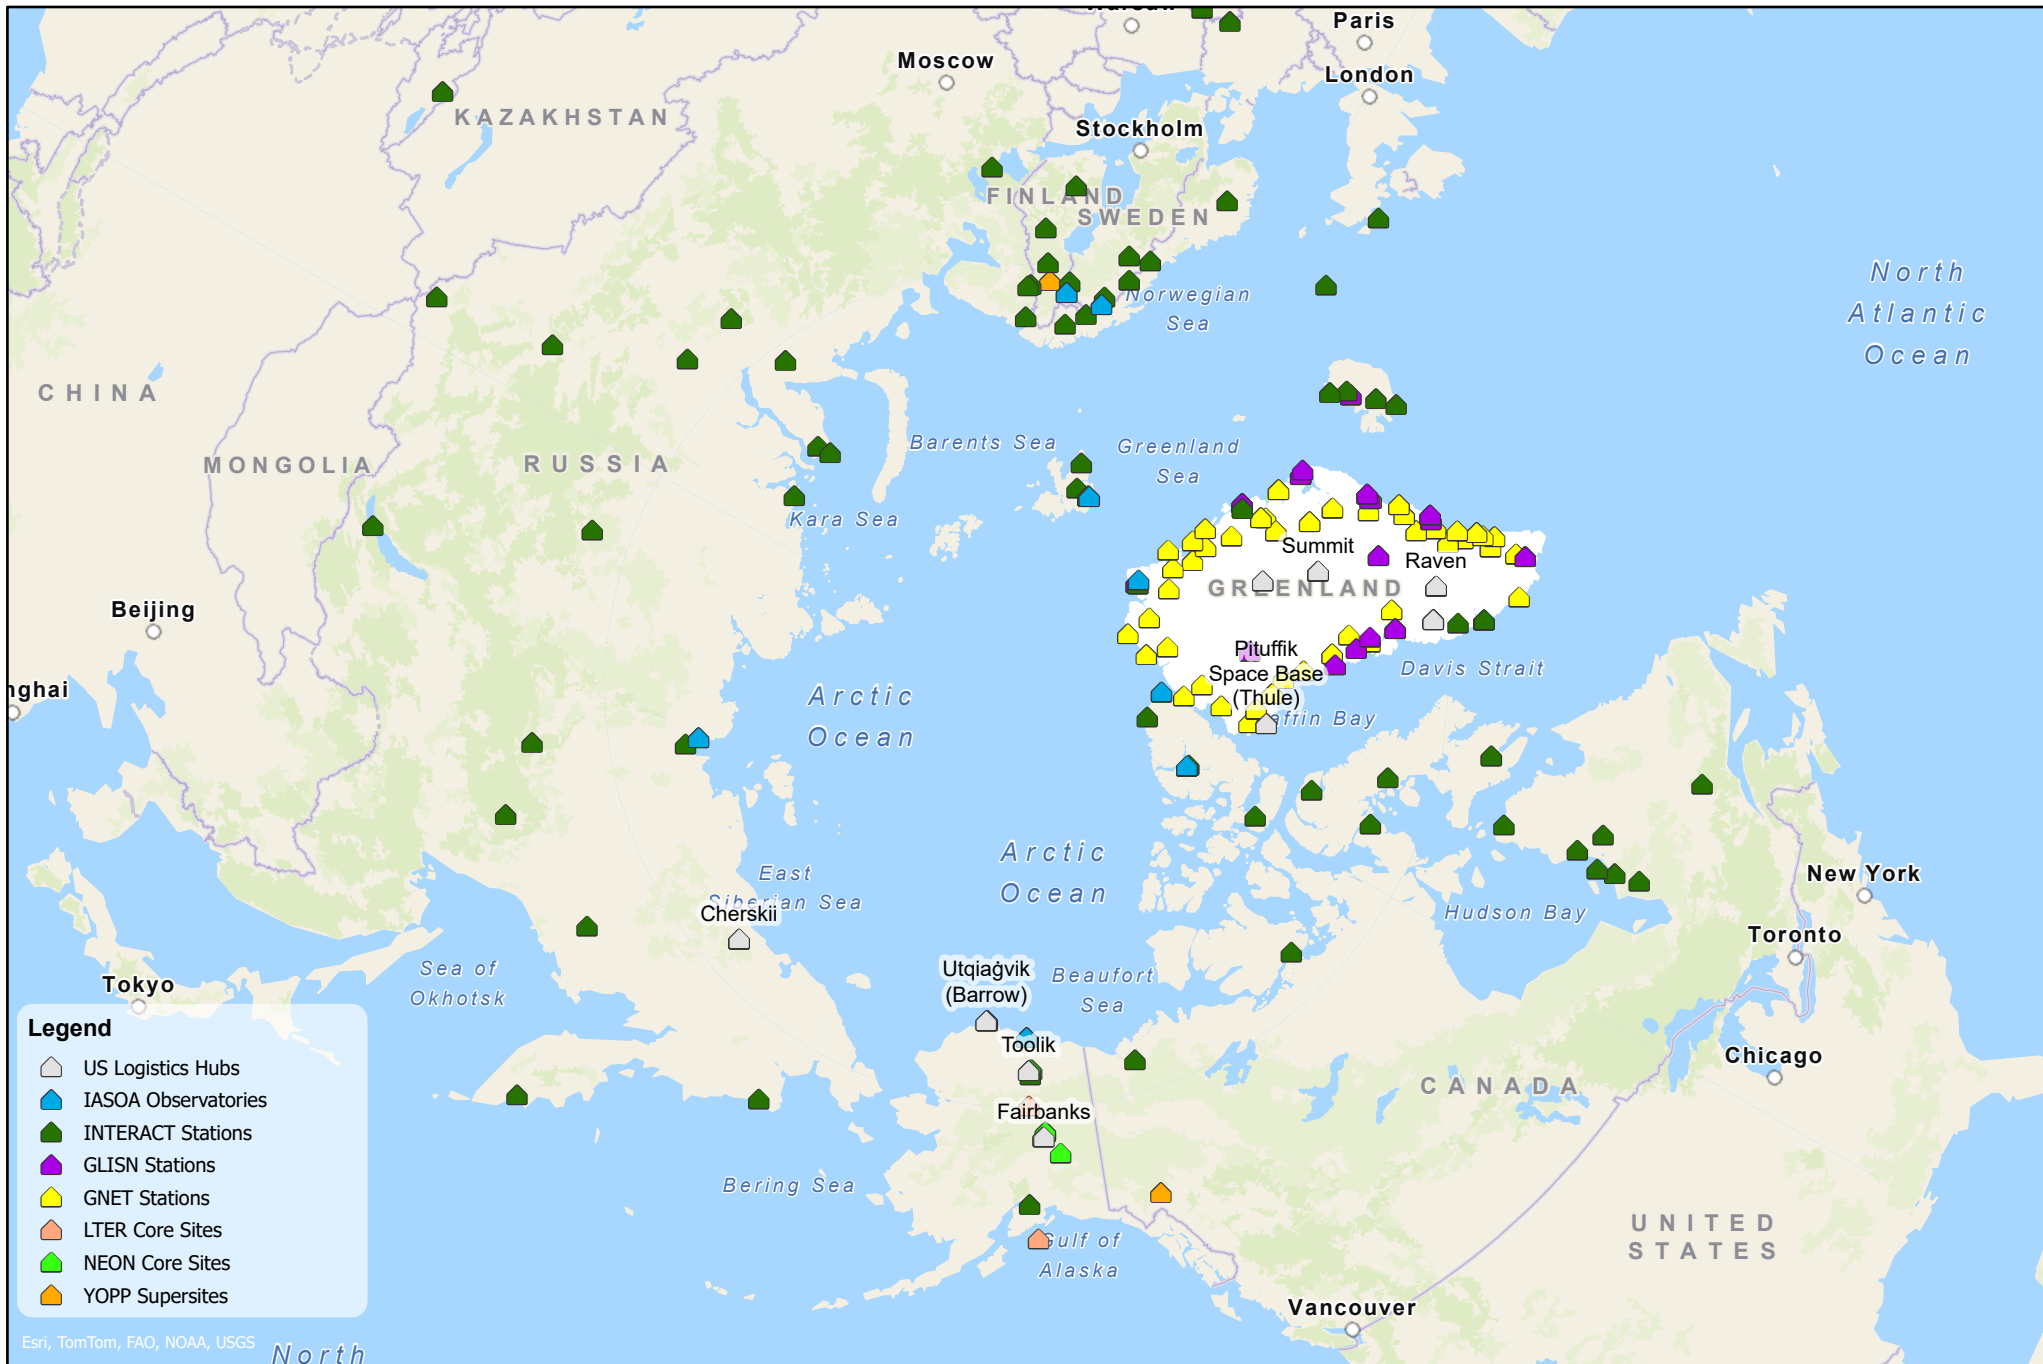

# US Logistics Hubs plus Observatories and Stations

Esri, TomTom, FAO, NOAA, USGS

North

November 2024