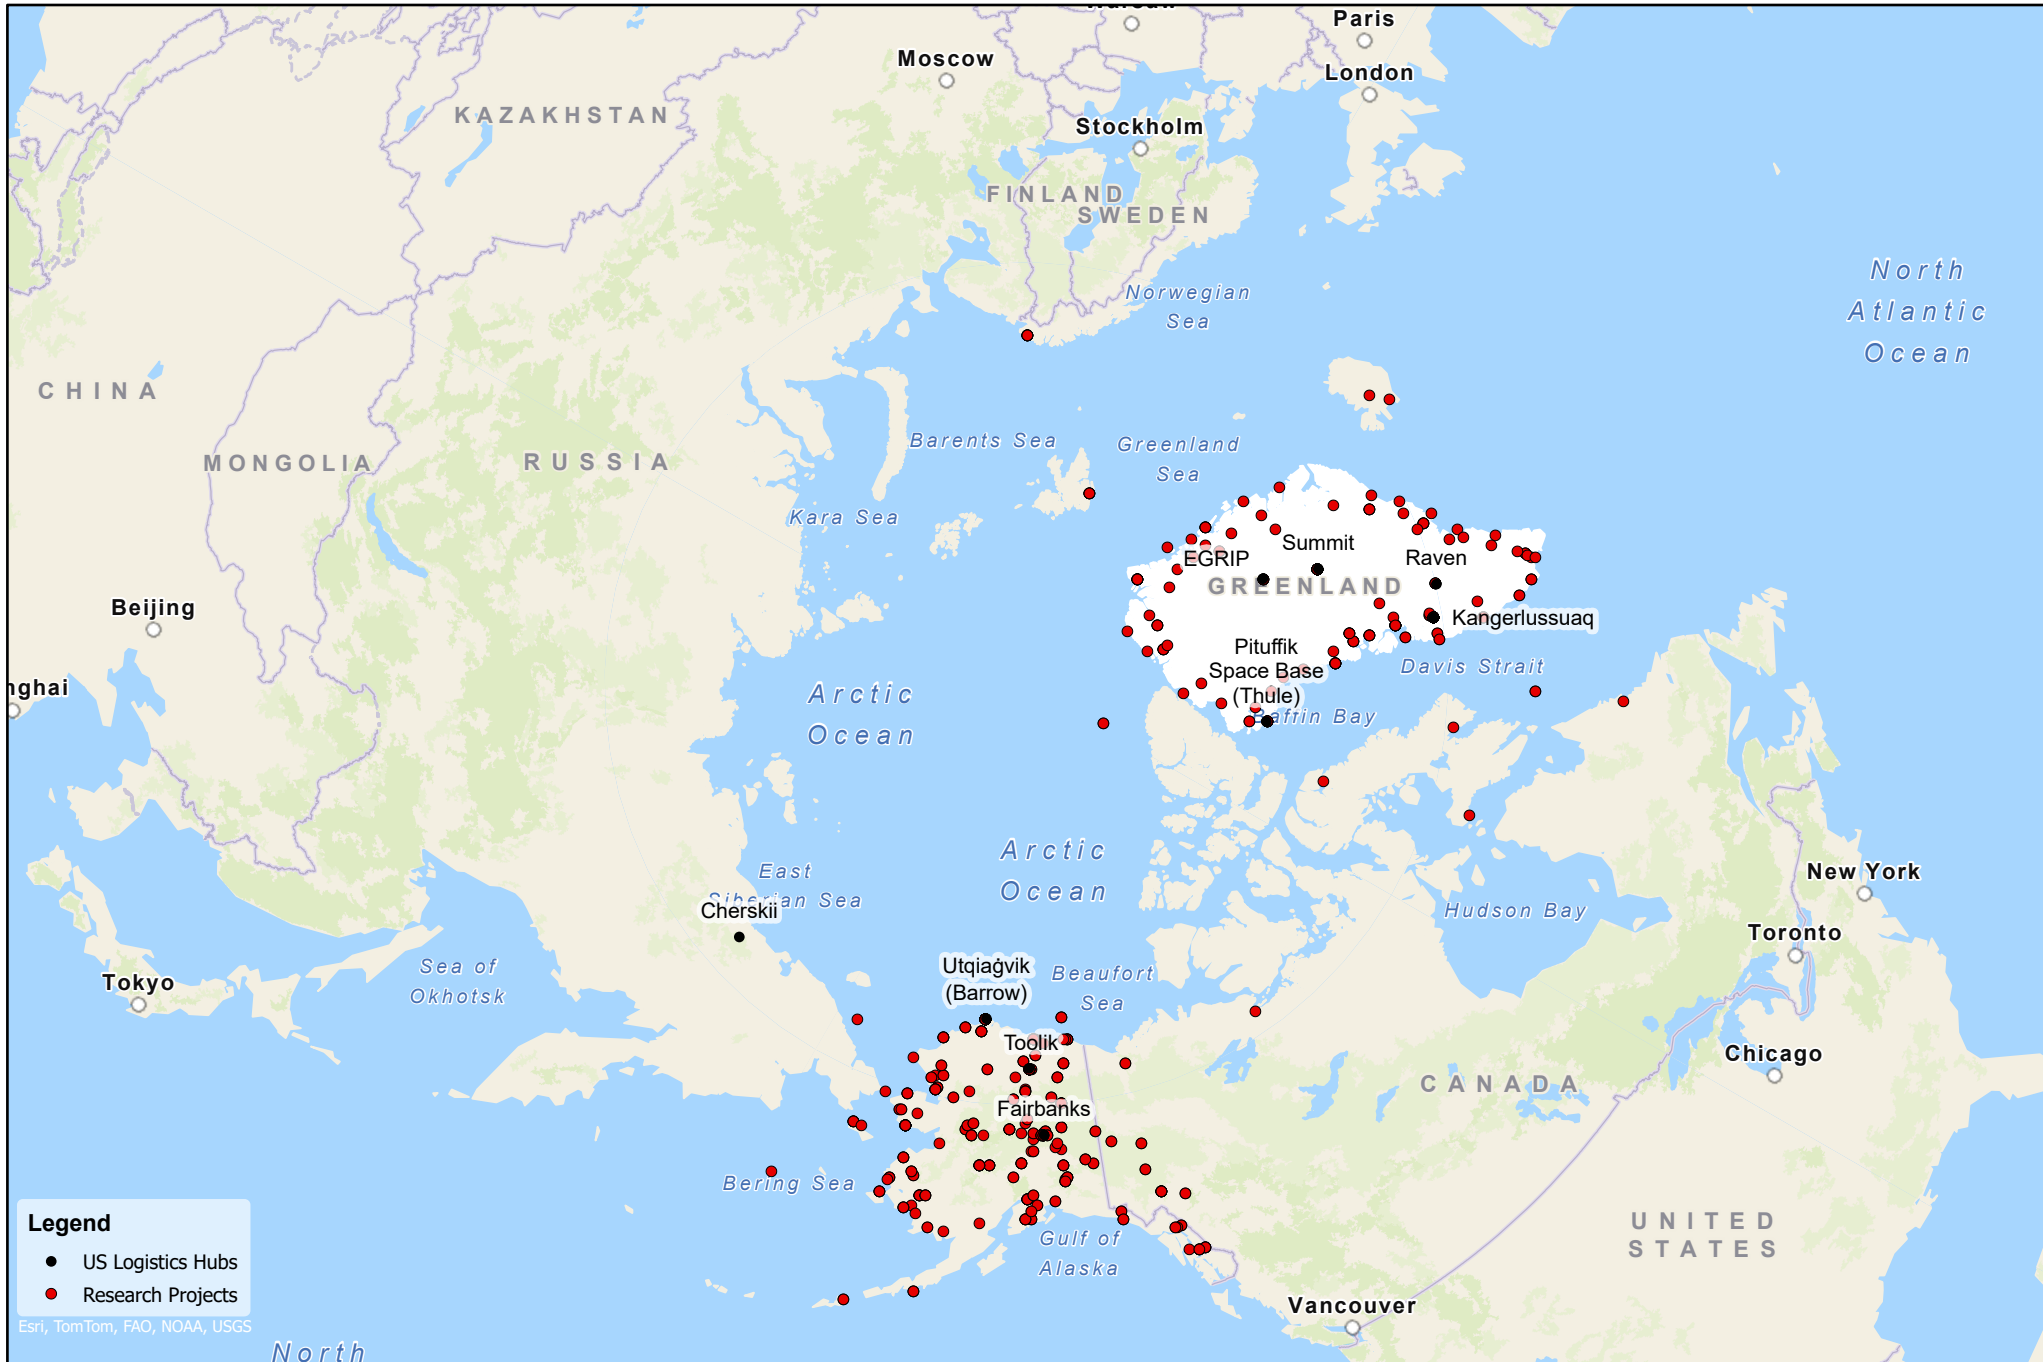

NSF-Funded Projects for 2024

- Legend**
- US Logistics Hubs
 - Research Projects

Esri, TomTom, FAO, NOAA, USGS

North

0 500 1,000 2,000 Miles

0 500 1,000 2,000 Kilometers

BATTELLE
Arctic Research Operations

October 2024